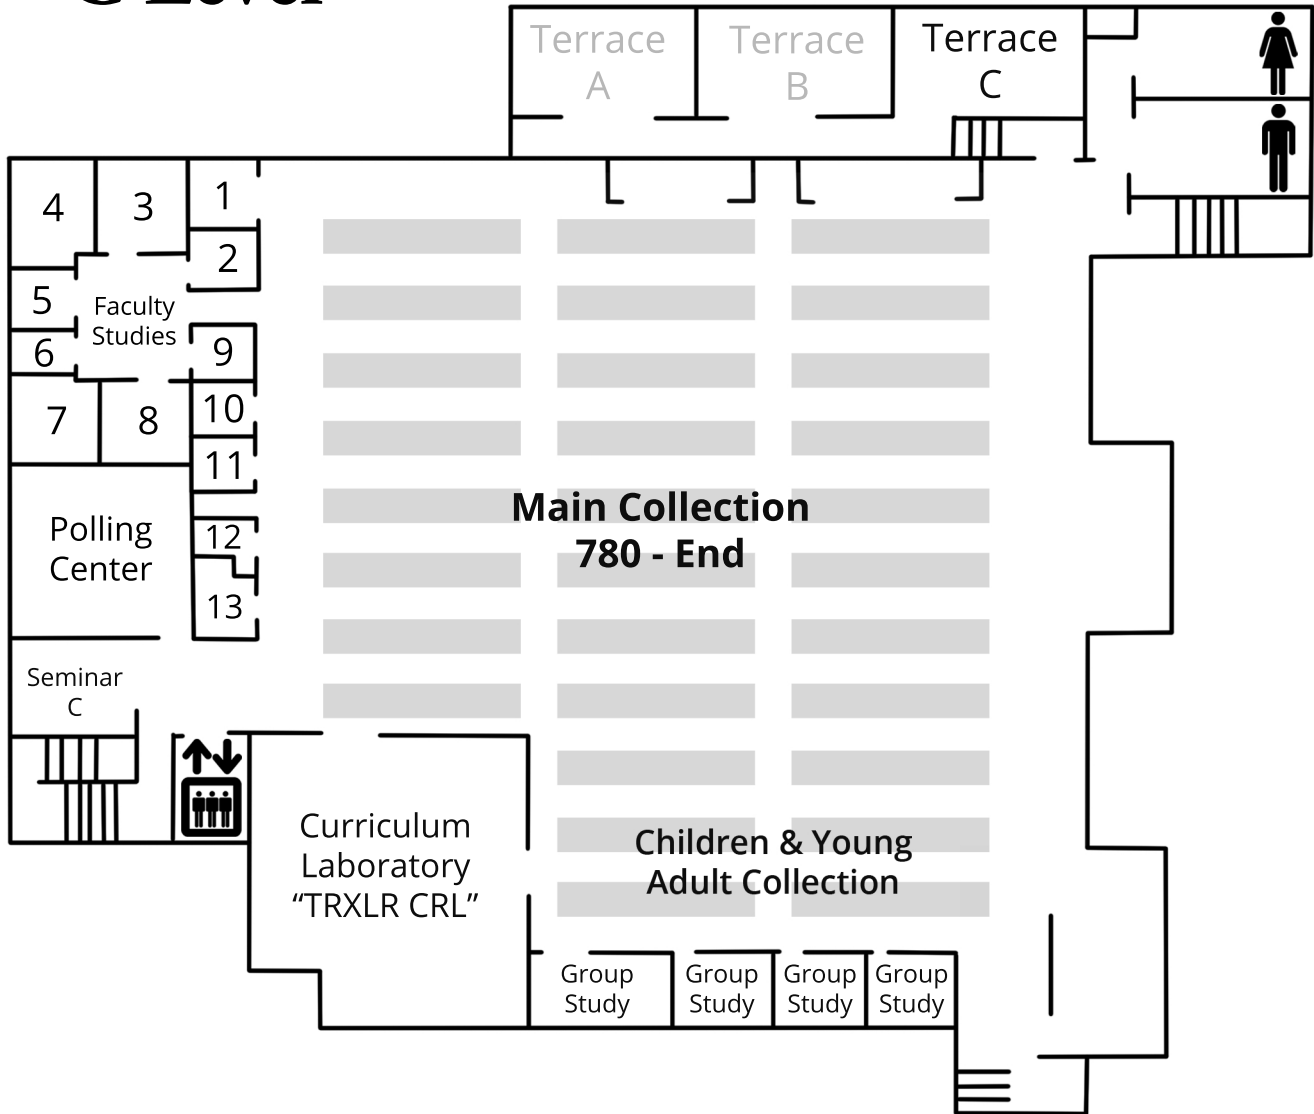

C Level

| | | | | | | | | | |
|---|-------------|---|------------------------------|---|--------------------------------------|---|-------------------|---|----------|
|  | Restrooms |  | Color Printer/Copier/Scanner |  | AV Viewing Area |  | Starbucks Machine |  | Elevator |
|  | Information |  | Vending Machines |  | Coin-operated Printer/Copier/Scanner |  | Scanner | | |